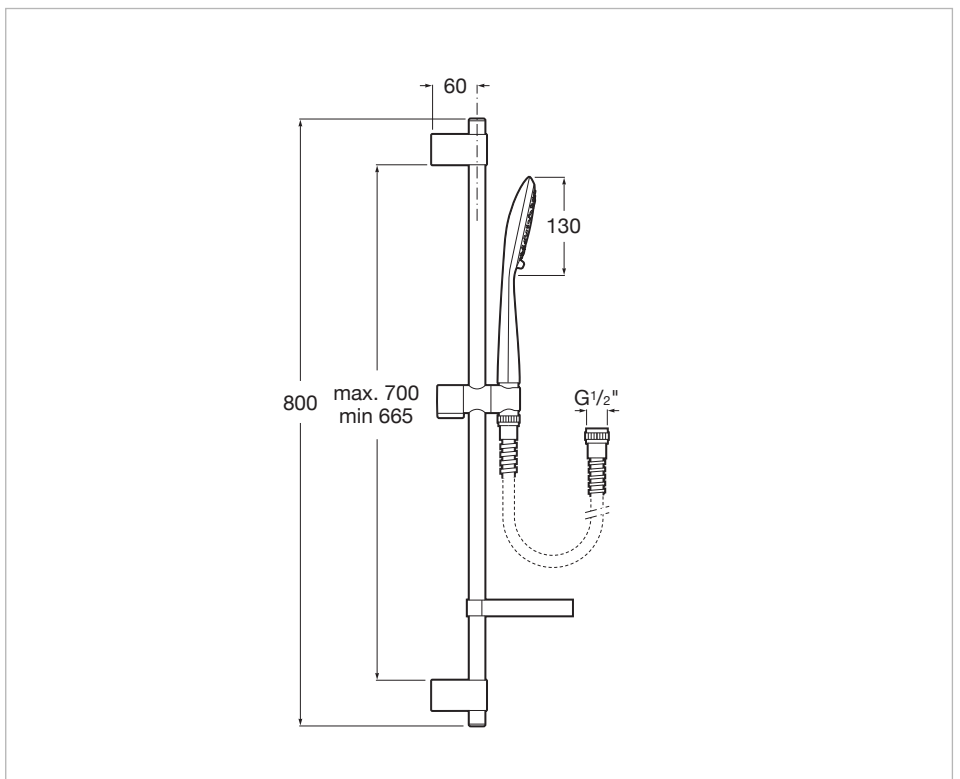

# Sensum

**ROUND - Shower kit with Sensum Round 4 functions handshower, 800 mm slide bar with adjustable handshower bracket, soap dish and 1.70 m flexible hose. Chromed**

- Diameter (mm): 130
- Finish: Chrome
- Flexible hose included
- Number of functions: 4
- Shape: Circular
- Slide bar included
- Wall bracket included

## Technical drawings

New multifunction handshower collection, in circular and square designs, with modern and ergonomic lines. These handshowers include advanced features that help you save water while providing a comfortable experience.